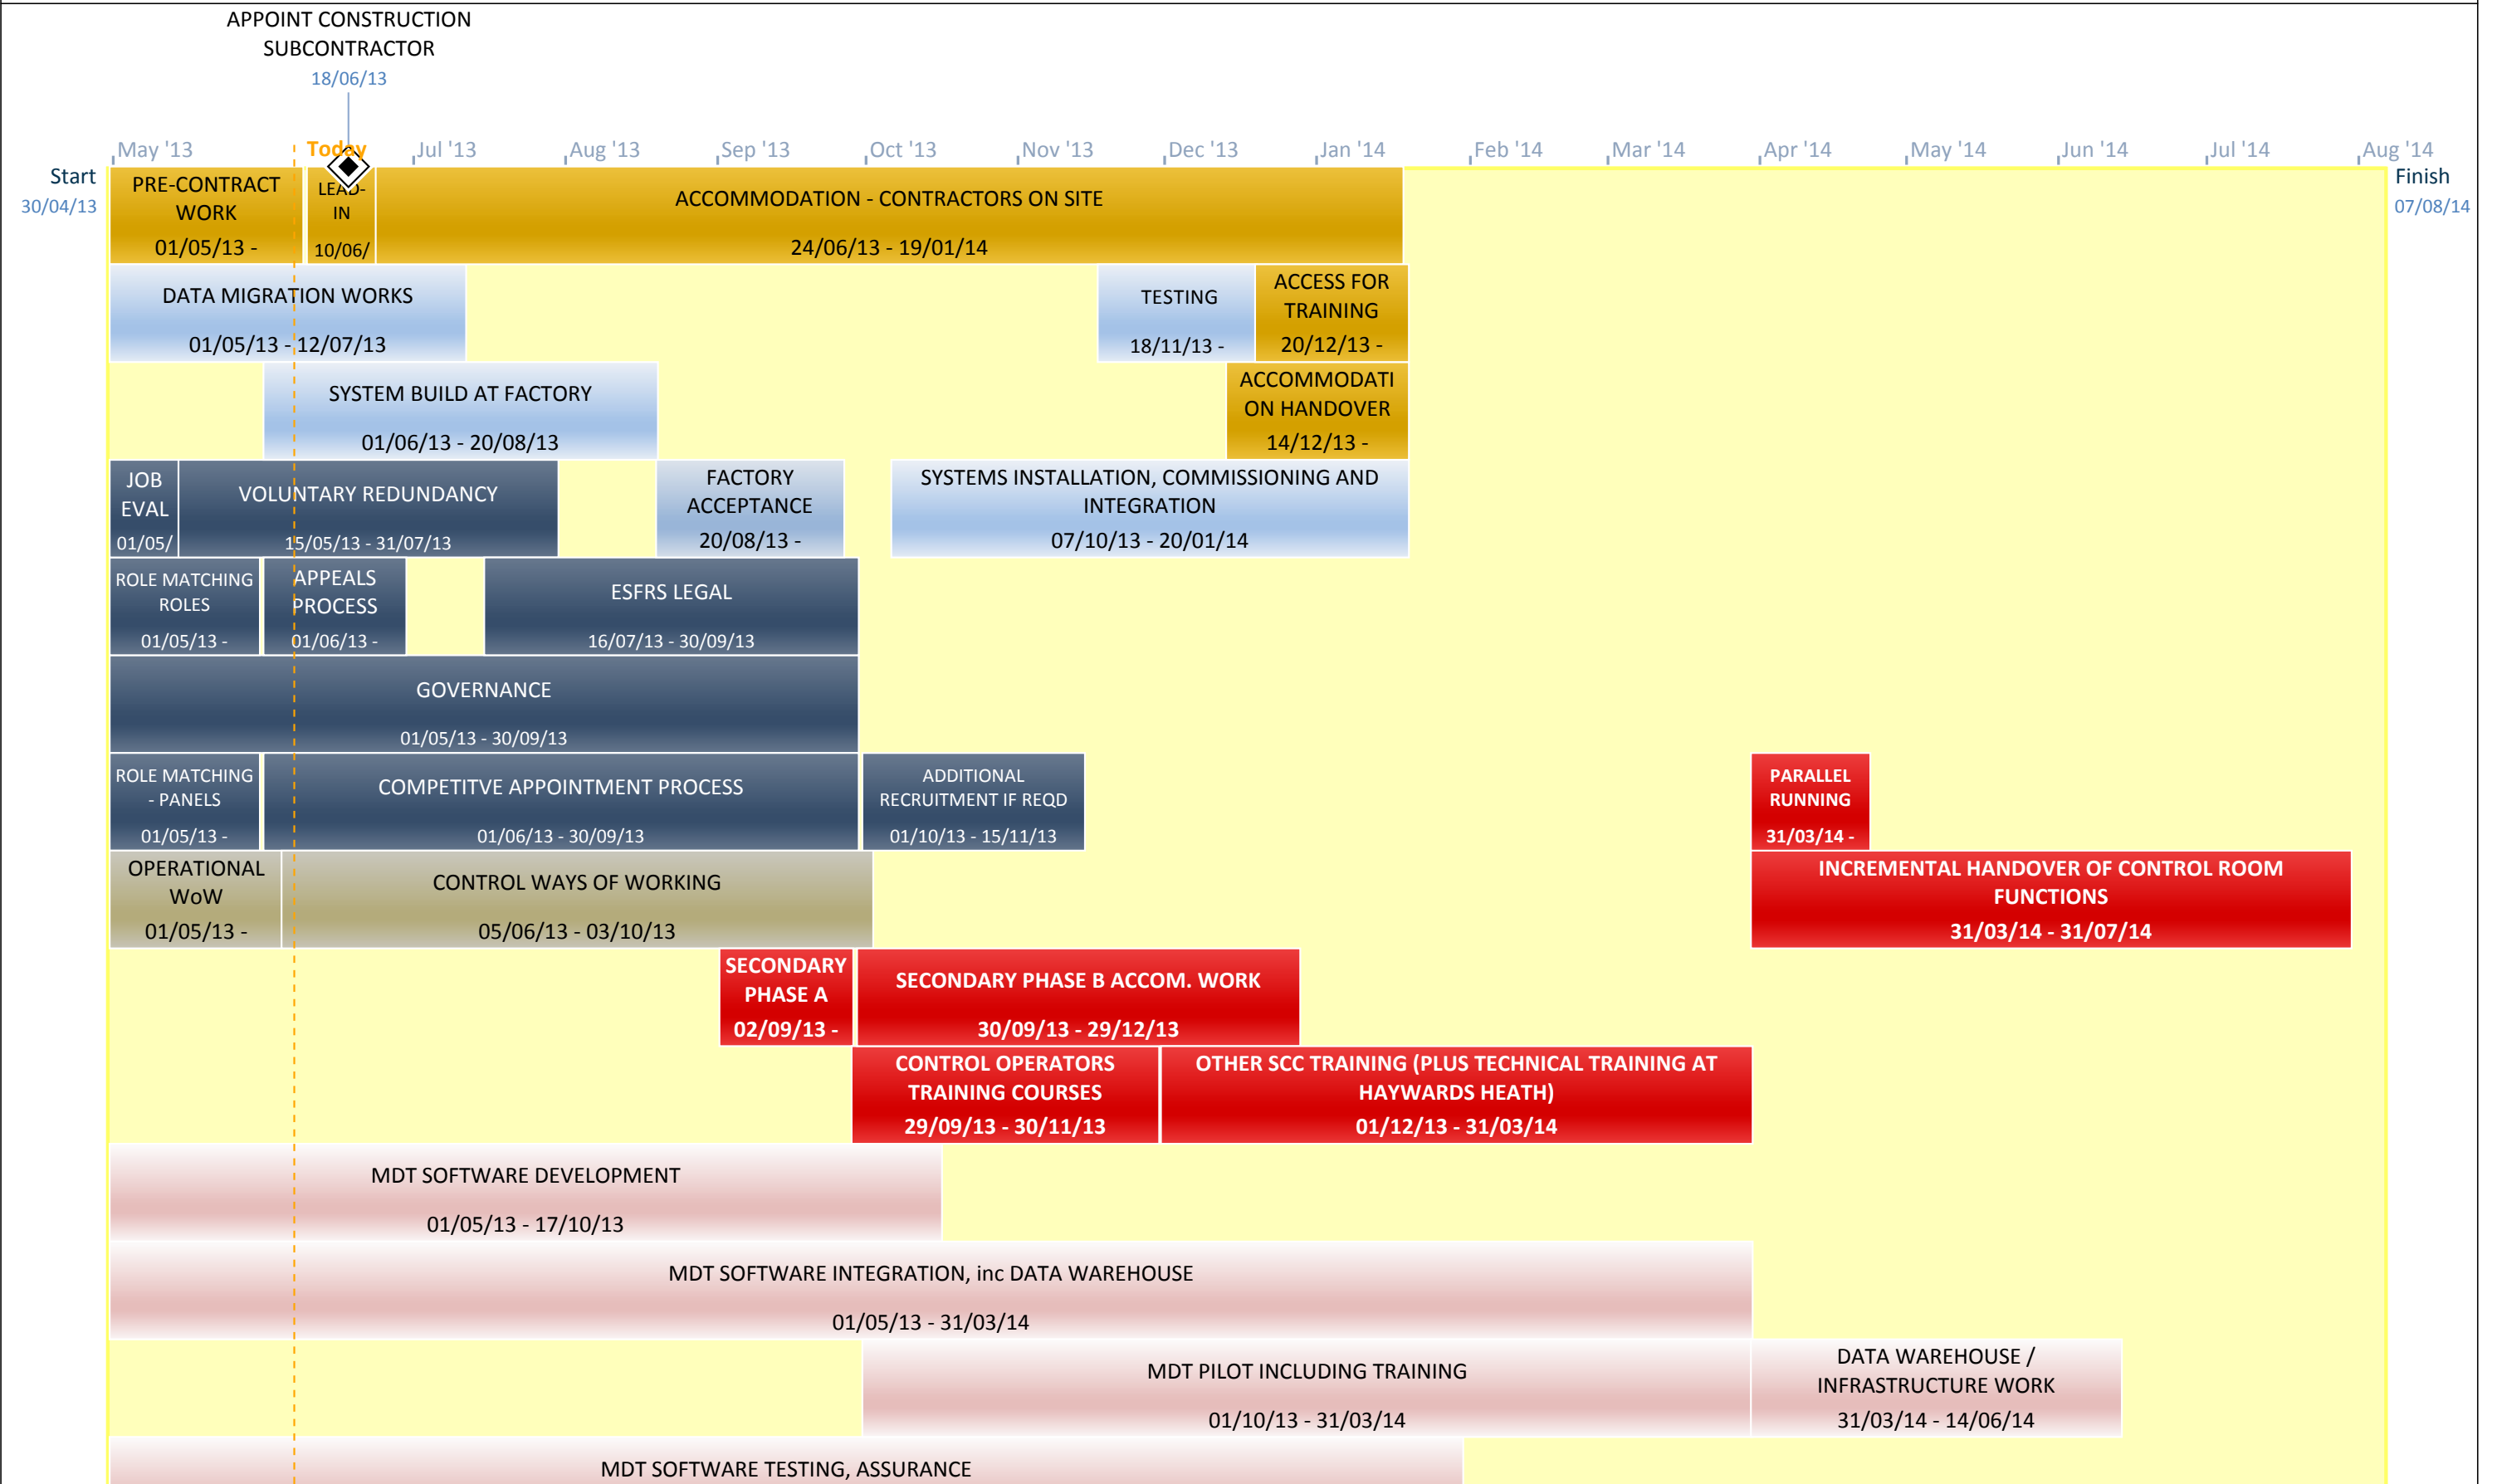

SCC - Timeline V9 June 2013

(ESFRS HR = dark blue, Premises = gold, Technical = light blue, MDTs = pink, Control Room, Secondar and Training = red, Ways of Working = brown, MDTs = pink, ESFRS Data Warehouse = purple)

SCC - Timeline V9 June 2013

(ESFRS HR = dark blue, Premises = gold, Technical = light blue, MDTs = pink, Control Room, Secondary and Training = red, Ways of Working = brown, MDTs = pink, ESFRS Data Warehouse = purple)