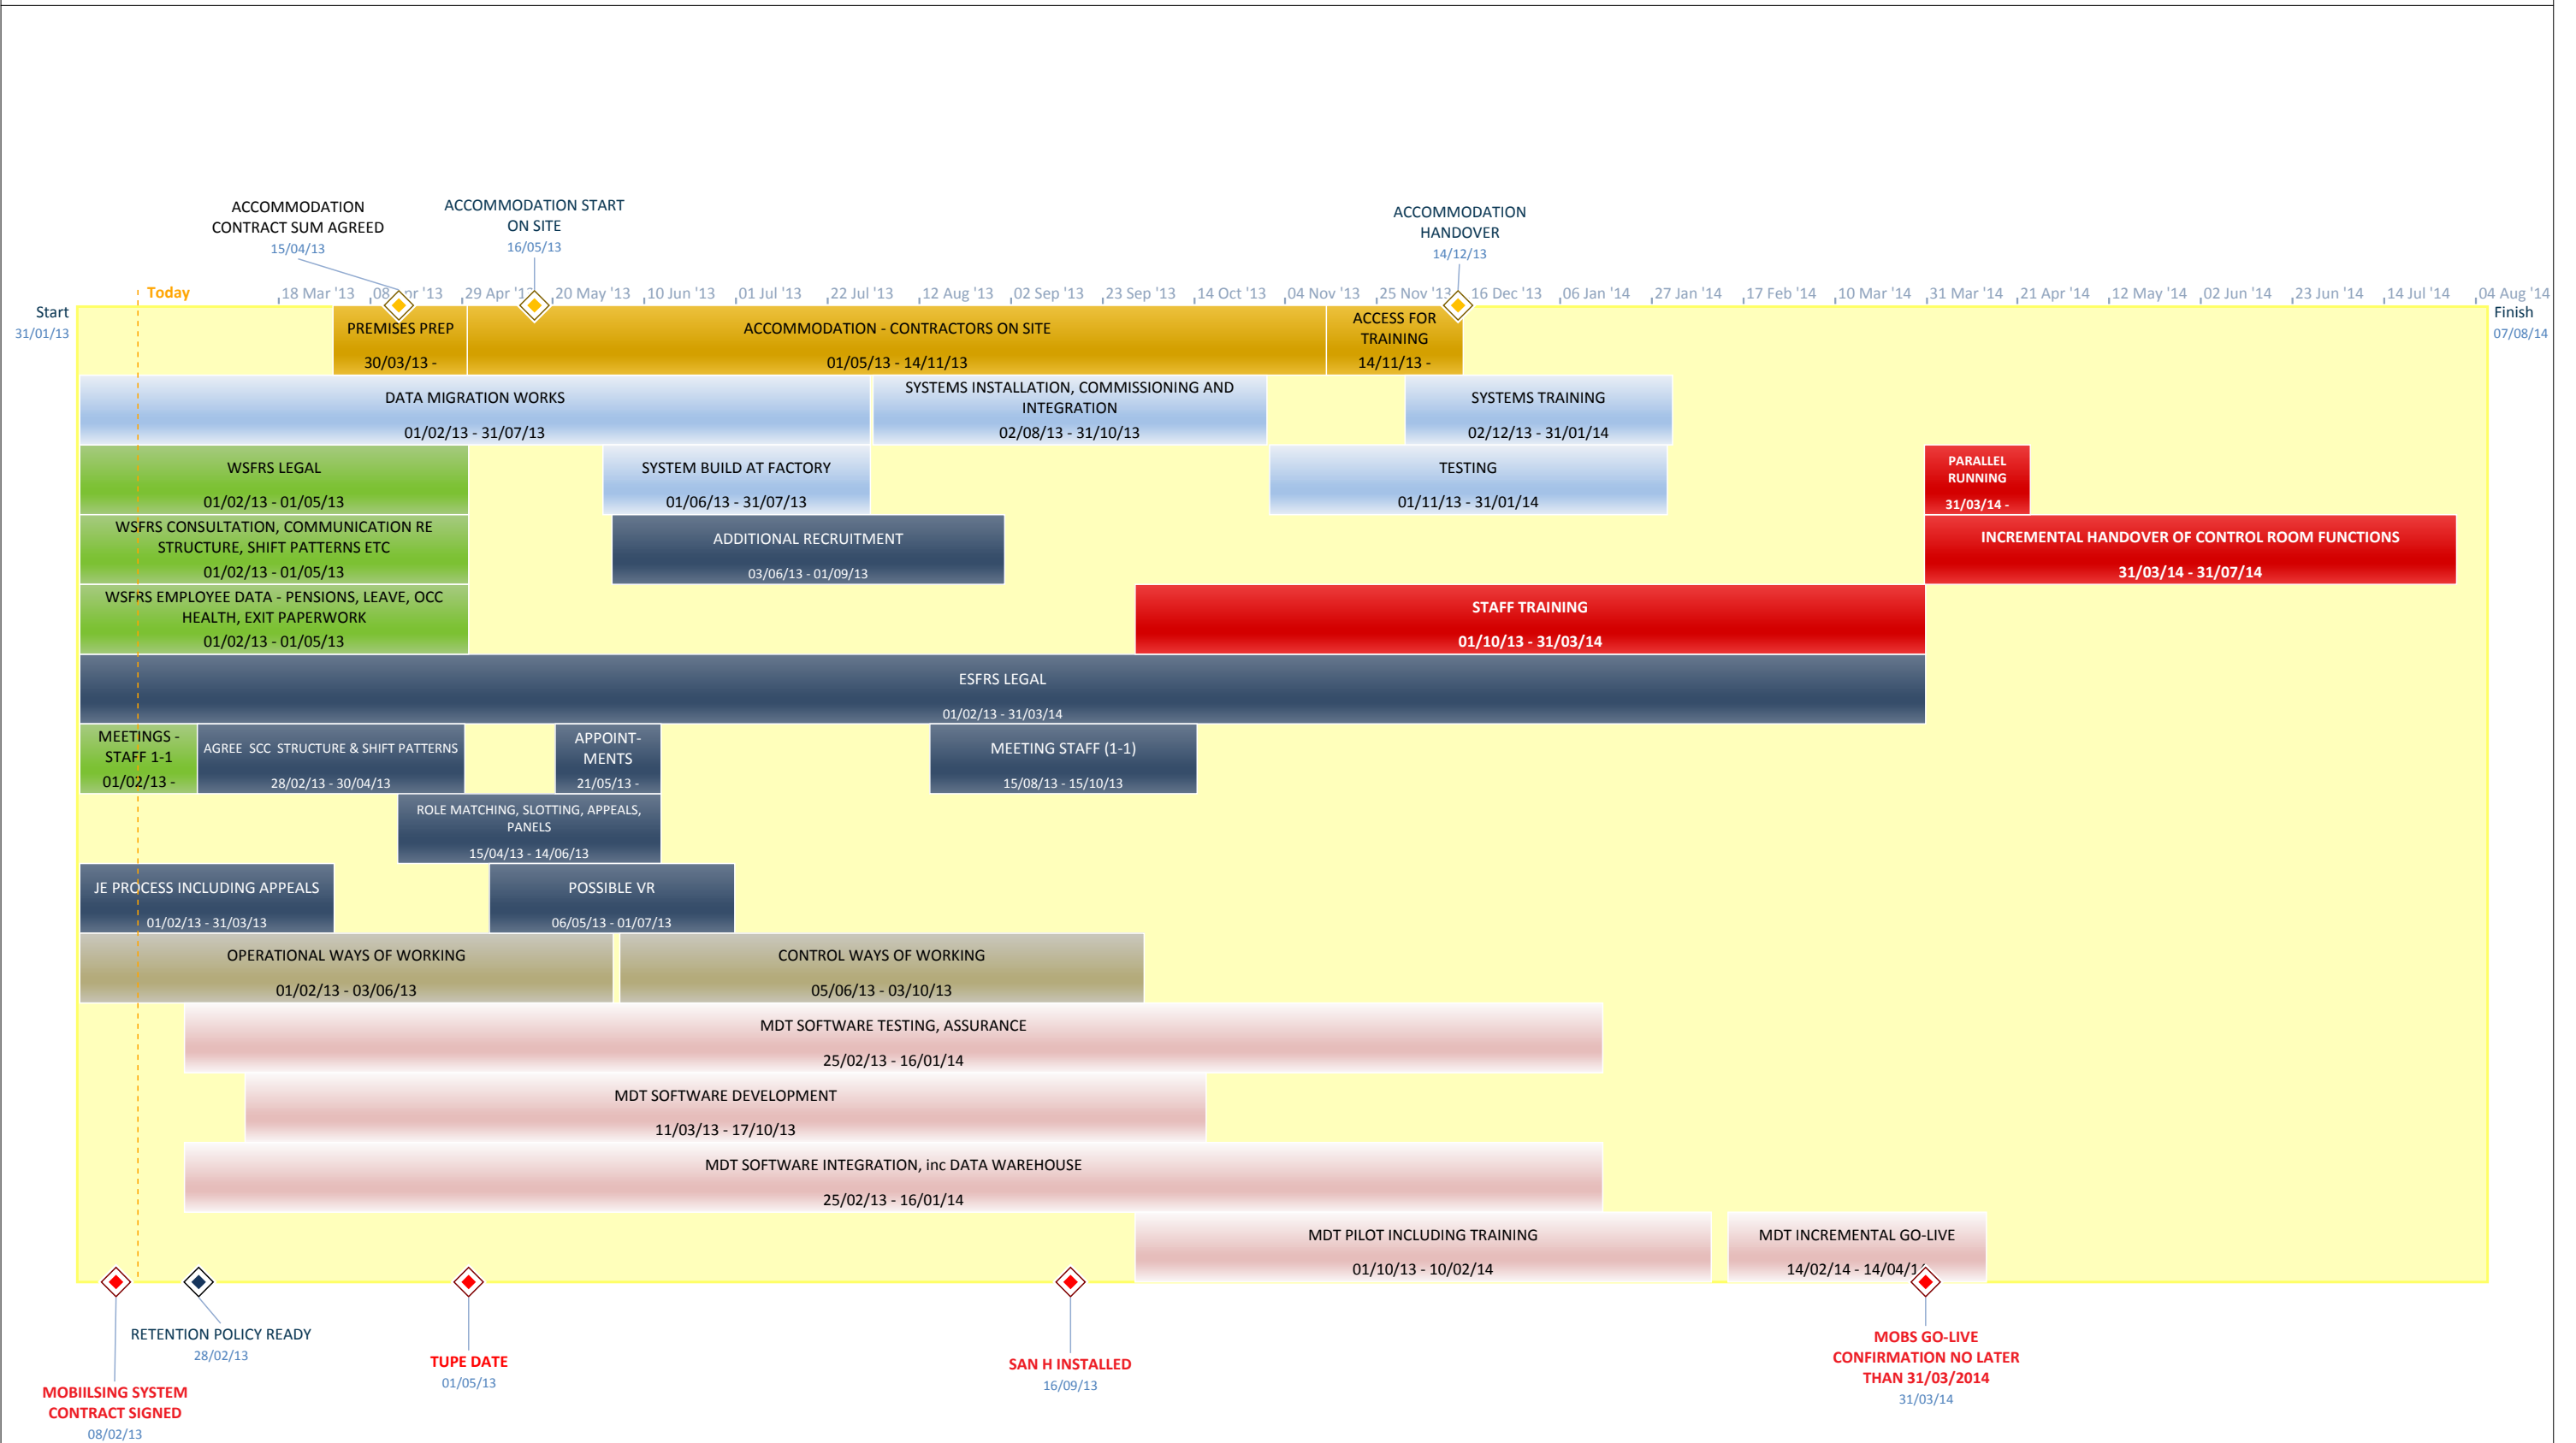

SCC - Timeline V6 (updated 12/02/2013)

(WSFRS HR = green, ESFRS HR = dark blue, Premises = gold, Technical = light blue, MDTs = pink, Control Room and Training = red, Ways of Working = brown)

(WSFRS HR = green, ESFRS HR = dark blue, Premises = gold, Technical = light blue, MDTs = pink, Control Room and Training = red, Ways of Working = brown)